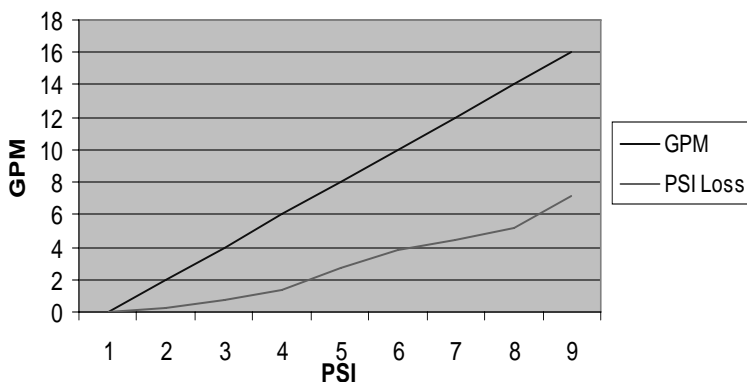

KEY FEATURES

- -Only Spin cleaning filter that does not restrict flow.
- -Manufactured from engineering grade ABS.
- -Standard 150 Mesh Stainless Steel screen.
- Available in Clear or Black.
- -150 PSI pressure rating.

Pressure Loss Through 3/4" & 1" Spintech