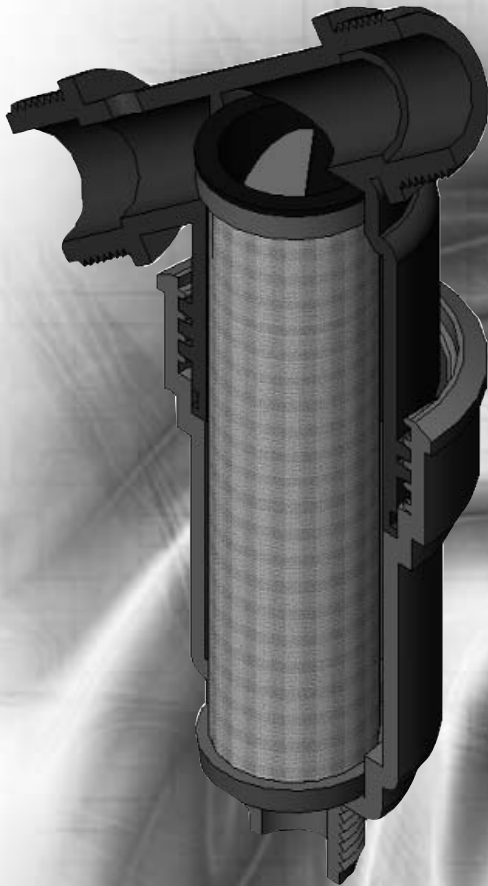

SPINTECH® Y-FILTERS

Spintech® filters force water through a directional flow tube that disperses it across the entire inside surface area of the stainless steel screen. The unique directional flow tube does not restrict flow, or create pressure loss. The Spintech® line of Y-Filters come standard with a manual ball valve and are available with an optional automatic self cleaning flush valve. The selfcleaning version will flush the screen area at the pressurization and depressurization of each cycle.

KEY FEATURES

- Only Spin cleaning filter that does not restrict flow.
- Manufactured from engineering grade ABS.
- Standard 150 Mesh Stainless Steel screen.
- Available in Clear or Black.
- 150 PSI pressure rating.